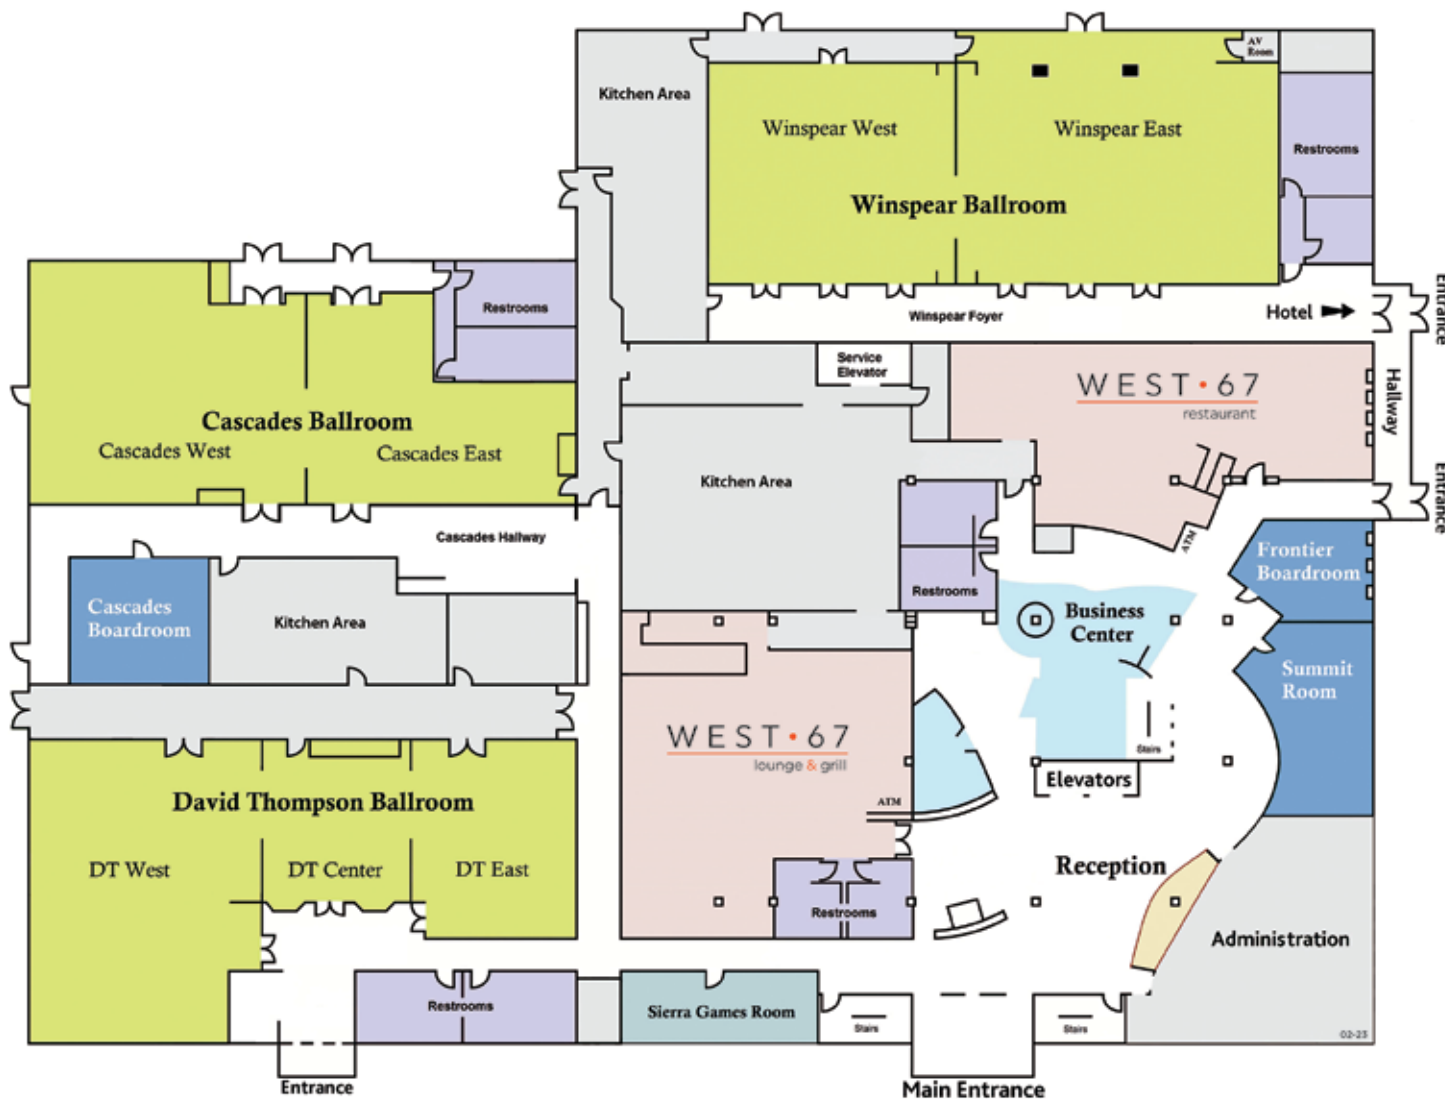

HOTEL LAYOUT

MAIN FLOOR SERVICES

WEST·67
lounge & grill

WEST·67
restaurant

LOWER LEVEL SERVICES

Spa & Salon

Pool, Hot Tub and Steam Room

SHARE YOUR FAVORITE MOMENTS WITH US ON SOCIAL MEDIA