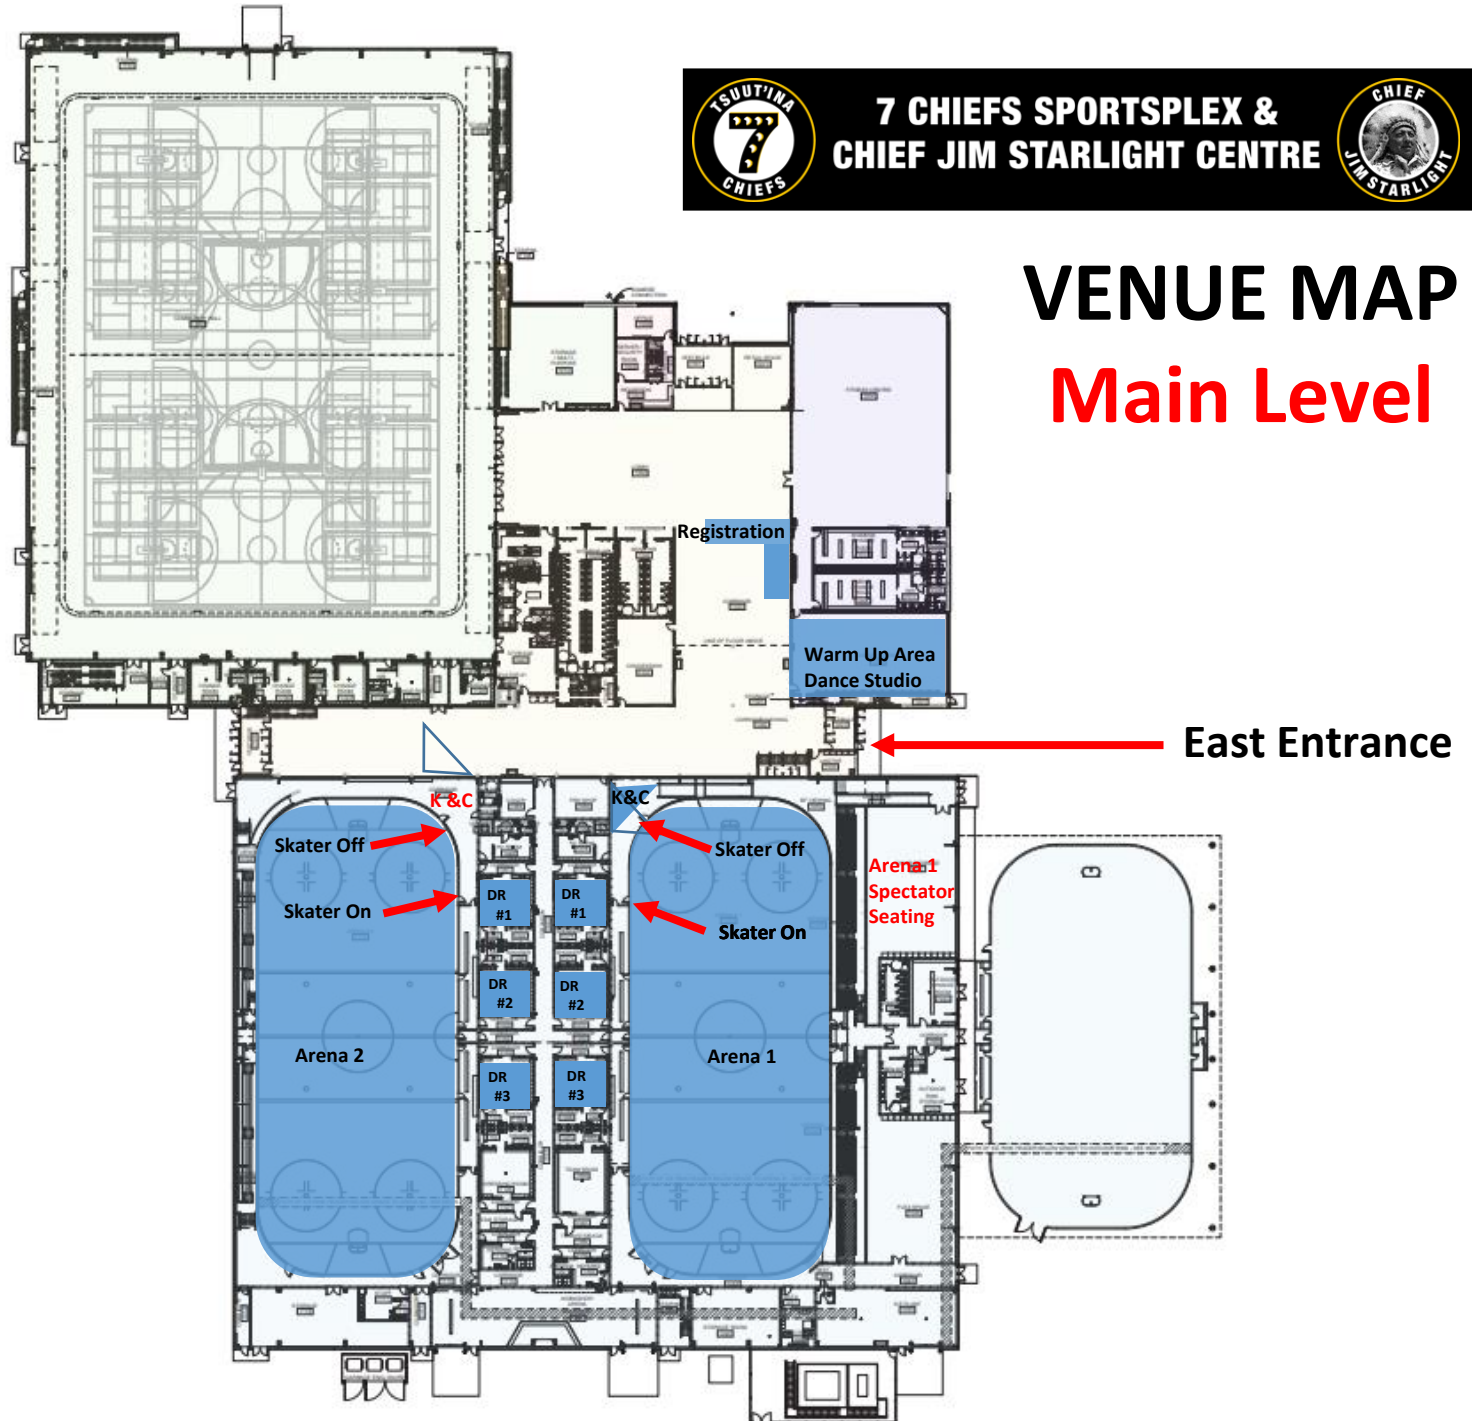

7 CHIEFS SPORTSPLEX &
CHIEF JIM STARLIGHT CENTRE

VENUE MAP

Main Level

East Entrance

7 CHIEFS SPORTSPLEX & CHIEF JIM STARLIGHT CENTRE

VENUE MAP Second Level

**7 CHIEFS SPORTSPLEX &
CHIEF JIM STARLIGHT CENTRE**

VENUE MAP

Third Level