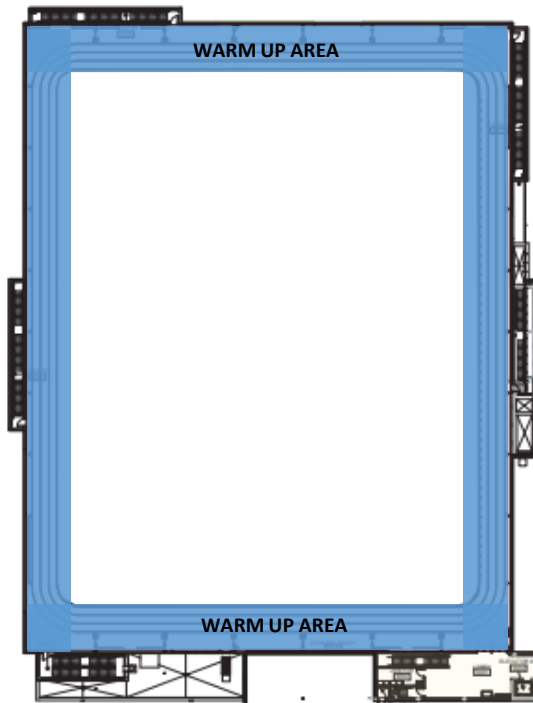

7 CHIEFS SPORTSPLEX &
CHIEF JIM STARLIGHT CENTRE

VENUE MAP

Main Level

East Entrance

7 CHIEFS SPORTSPLEX & CHIEF JIM STARLIGHT CENTRE

VENUE MAP Second Level

**7 CHIEFS SPORTSPLEX &
CHIEF JIM STARLIGHT CENTRE**

VENUE MAP

Third Level