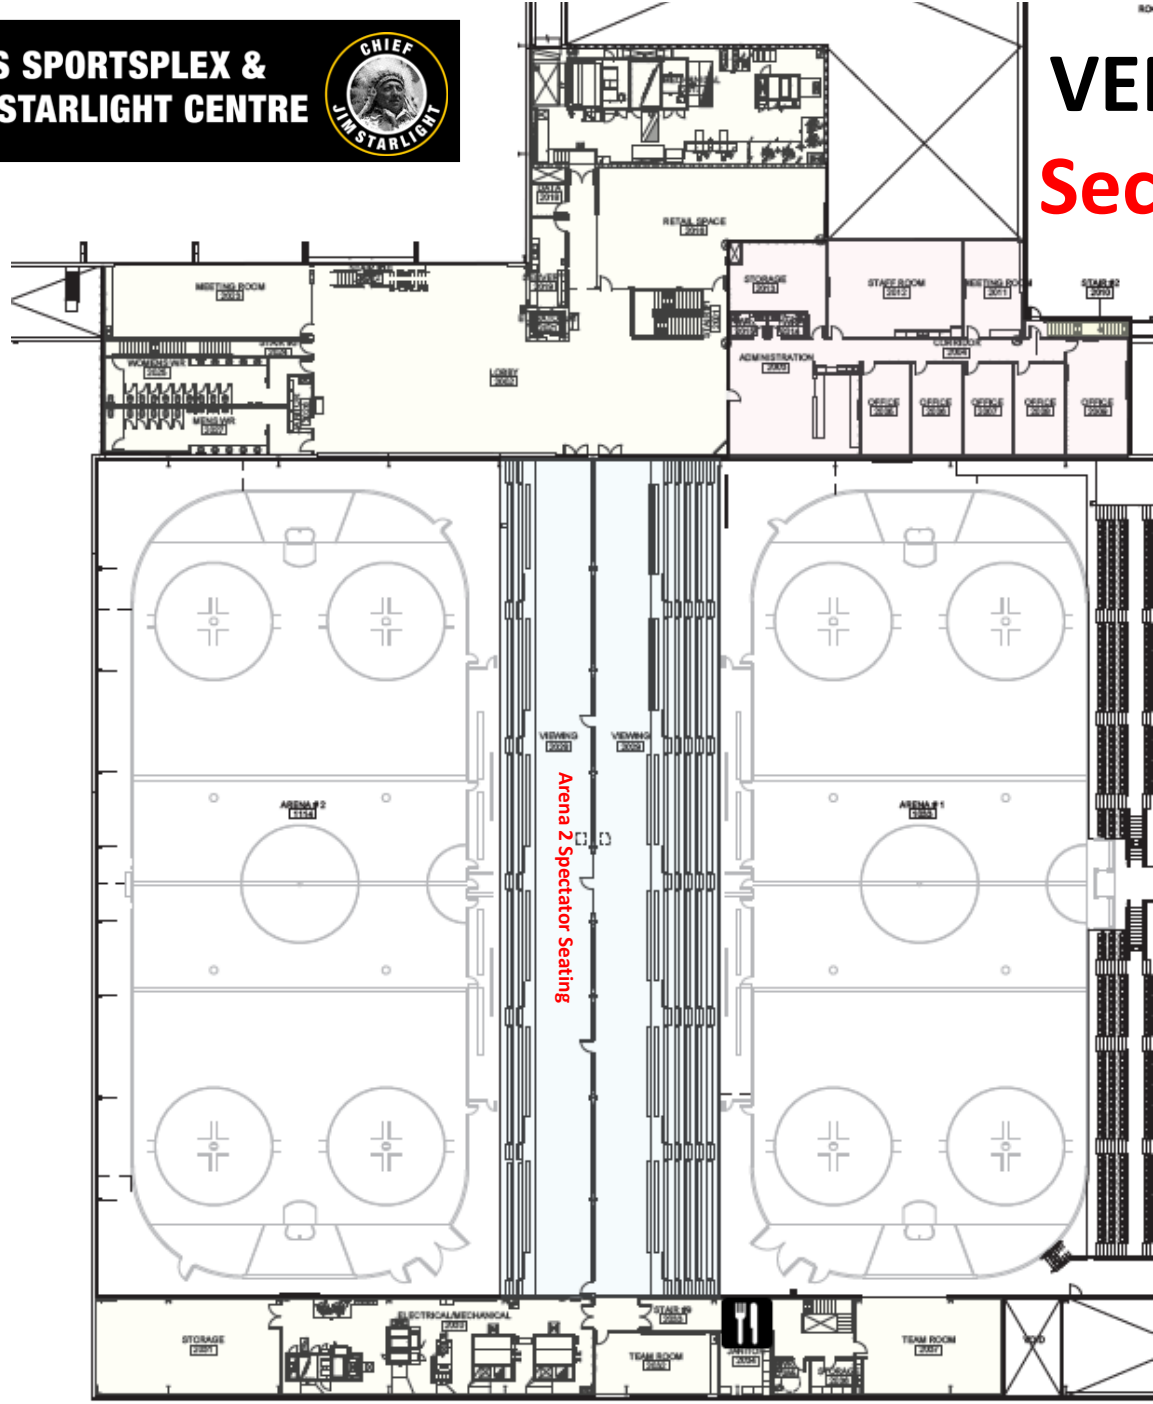

7 CHIEFS SPORTSPLEX &
CHIEF JIM STARLIGHT CENTRE

VENUE MAP

Main Level

East Entrance

7 CHIEFS SPORTSPLEX & CHIEF JIM STARLIGHT CENTRE

VENUE MAP Second Level

**7 CHIEFS SPORTSPLEX &
CHIEF JIM STARLIGHT CENTRE**

VENUE MAP

Third Level